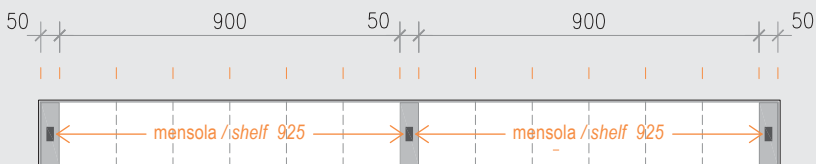

The space between the supports bases and EasyShelf's strut respects the modularity of EasyRack's accessorizes. It is possible mount the proposals compositions also on longer measures of STEP or FLAT frames. In this case, it will be necessary to decide the placement position respect to EasyRack frame.

The asymmetrical compositions are available right or left.

EASYSHELF

Abaco composizioni ALL / ALL Compositions index

canale / frame
STEP - FLAT

1650

canale / frame
STEP - FLAT

1800

canale / frame
STEP - FLAT

1950

EASYSHELF

Abaco composizioni ALL / ALL Compositions index

canale / frame
STEP - FLAT
2100

canale / frame
STEP - FLAT
2250

EASYSHELF

Abaco composizioni ALL / ALL Compositions index

canale / frame
STEP - FLAT
2400