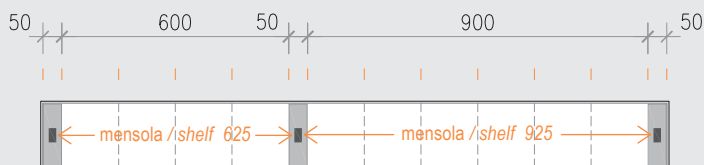

The space between the supports bases and EasyShelf's strut respects the modularity of EasyRack's accessorizes. It is possible mount the proposals compositions also on longer measures of STEP or FLAT frames. In this case, it will be necessary to decide the placement position respect to EasyRack frame.

The asymmetrical compositions are available right or left.

EASYSHELF

Abaco composizioni ALL / ALL Compositions index

canale / frame
STEP - FLAT

1650

canale / frame
STEP - FLAT

1800

canale / frame
STEP - FLAT

1950

EASYSHELF

Abaco composizioni ALL / ALL Compositions index

canale / frame
STEP - FLAT
2100

canale / frame
STEP - FLAT
2250

EASYSHELF

Abaco composizioni ALL / ALL Compositions index

canale / frame
STEP - FLAT
2400