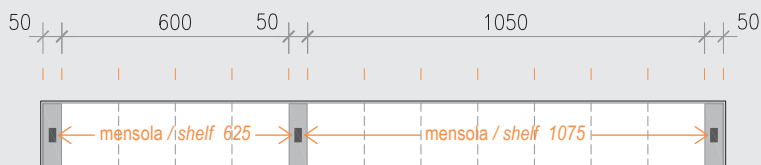

The space between the supports bases and EasyShelf's strut respects the modularity of EasyRack's accessorizes. It is possible mount the proposals compositions also on longer measures of STEP or FLAT frames. In this case, it will be necessary to decide the placement position respect to EasyRack frame.

The asymmetrical compositions are available right or left.

EASYSHELF

Abaco composizioni ALL / ALL Compositions index

canale / frame
STEP - FLAT

1650

canale / frame
STEP - FLAT

1800

canale / frame
STEP - FLAT

1950

EASYSHELF

Abaco composizioni ALL / ALL Compositions index

canale / frame
STEP - FLAT
2100

canale / frame
STEP - FLAT
2250

EASYSHELF

Abaco composizioni ALL / ALL Compositions index

canale / frame
STEP - FLAT
2400