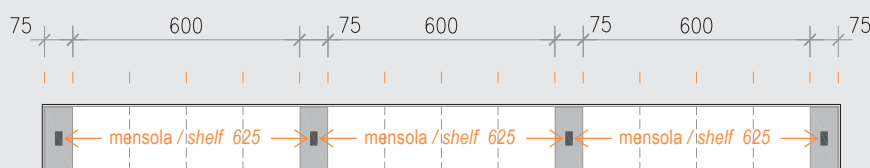

The space between the supports bases and EasyShelf's strut respects the modularity of EasyRack's accessorizes. It is possible mount the proposals compositions also on longer measures of STEP or FLAT frames. In this case, it will be necessary to decide the placement position respect to EasyRack frame.

The asymmetrical compositions are available right or left.

EASYSHELF

Abaco composizioni ALL / ALL Compositions index

canale / frame
STEP - FLAT

1650

canale / frame
STEP - FLAT

1800

canale / frame
STEP - FLAT

1950

EASYSHELF

Abaco composizioni ALL / ALL Compositions index

canale / frame
STEP - FLAT
2100

canale / frame
STEP - FLAT
2250

EASYSHELF

Abaco composizioni ALL / ALL Compositions index

canale / frame
STEP - FLAT
2400