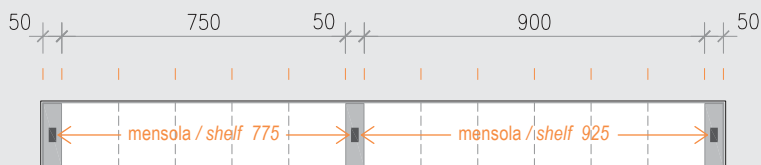

The space between the supports bases and EasyShelf's strut respects the modularity of EasyRack's accessorizes. It is possible mount the proposals compositions also on longer measures of STEP or FLAT frames. In this case, it will be necessary to decide the placement position respect to EasyRack frame.

The asymmetrical compositions are available right or left.

EASYSHELF

Abaco composizioni ALL / ALL Compositions index

canale / frame
STEP - FLAT

1650

canale / frame
STEP - FLAT

1800

canale / frame
STEP - FLAT

1950

EASYSHELF

Abaco composizioni ALL / ALL Compositions index

canale / frame
STEP - FLAT
2100

canale / frame
STEP - FLAT
2250

EASYSHELF

Abaco composizioni ALL / ALL Compositions index

canale / frame
STEP - FLAT
2400