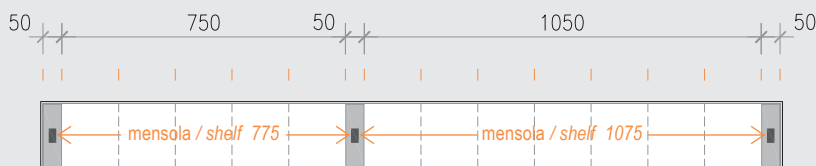

The space between the supports bases and EasyShelf's strut respects the modularity of EasyRack's accessorizes. It is possible mount the proposals compositions also on longer measures of STEP or FLAT frames. In this case, it will be necessary to decide the placement position respect to EasyRack frame.

The asymmetrical compositions are available right or left.

EASYSHELF

Abaco composizioni ALL / ALL Compositions index

canale / frame
STEP - FLAT

1650

canale / frame
STEP - FLAT

1800

canale / frame
STEP - FLAT

1950

EASYSHELF

Abaco composizioni ALL / ALL Compositions index

canale / frame
STEP - FLAT
2100

canale / frame
STEP - FLAT
2250

EASYSHELF

Abaco composizioni ALL / ALL Compositions index

canale / frame
STEP - FLAT
2400